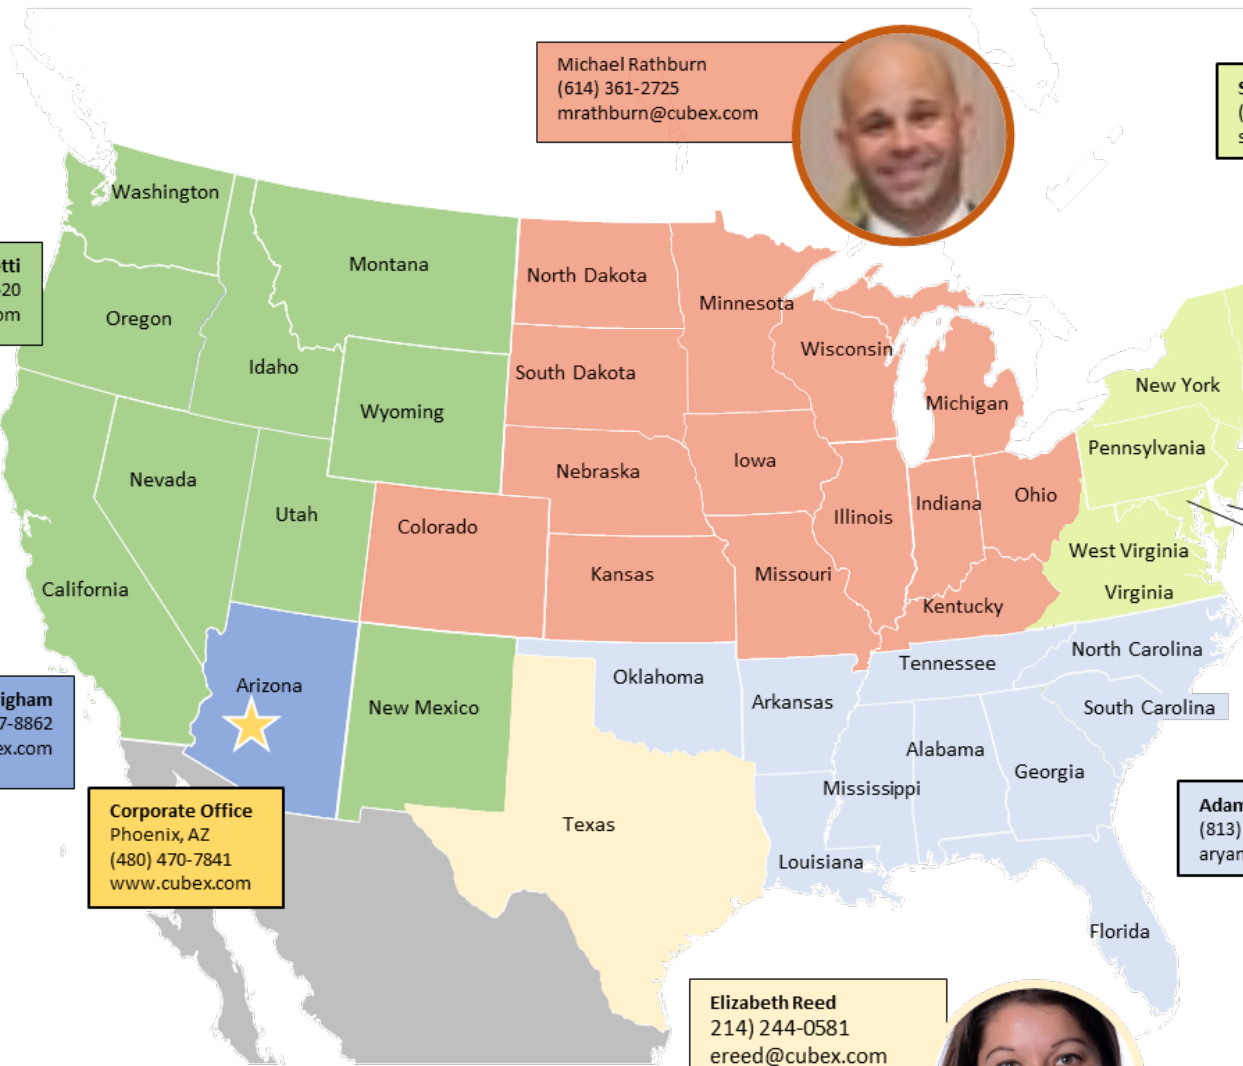

Sales Team Regional Coverage

Kristin Nicoletti
(714) 334-4520
knicoletti@cubex.com

Michael Rathburn
(614) 361-2725
mrathburn@cubex.com

Steve Campagna
(201) 961-5452
scampagna@cubex.com

John Brigham
(480) 717-8862
jbrigham@cubex.com